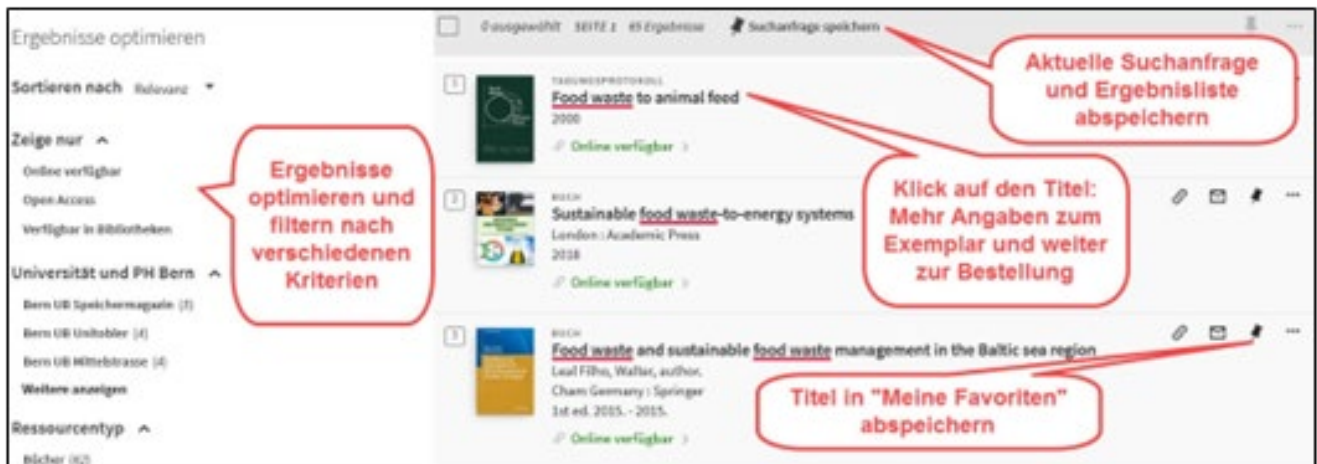

How do I request media?

- To request an item, you must be logged in: ubbern.swisscovery.slsp.ch
- You can improve the list of search results by choosing filters.
- Click on the desired title in the search results list.

1

Universität und PH Bern, inkl. Berner Kurier

BESTELLEN: **Ausleihe** **Digitalisierung**

< Zurück zu den Standorten

Bern UB Speichermagazin

Verfügbar, Sektor H5; BeM RGA 45010
(1 Exemplar, 1 verfügbar, 0 Bestellungen)

Filter: ▾

Exemplar ist vorhanden
Ausleihe 28 Tage

Kostenlos

1

«Universität und PH Bern, incl. Berner Kurier»:

Either order media by the local "Berner Kurier" or pick up the title in the library which owns the media.

2

Weitere Bestelloptionen [Details zu den Gebühren >](#)

Bestellung via Kurier oder als Postversand

Zugestellt in 2 Arbeitstag(en)
Leihfrist: 28 Tage
Gebühr: 0.00 CHF
Abholort auswählen:

Universität und PH Bern - Bern
UB Münsterergasse

Bestellen

Digitalisierungsauftrag

Zugestellt in 2 Arbeitstagen
per E-Mail
Gebühr: 5.00 CHF
Max. Anzahl Seiten: 50

Bestellen

2

«Further request options»:

You can order the title by nationwide SLSP courier or by postal delivery to home or office. The costs will be shown when ordering.

The **delivery time** indicated is an estimation. A pick-up notification will be sent by email.

Where can I find support?

FAQ

- FAQ: ub.unibe.ch/services/faq/index_eng.html
- via Chat (Mo-Fr)
- email: bibliothek@unibe.ch
- phone: 031 684 92 11
- on site in our libraries
- courses: www.ub.unibe.ch/services/courses

Chat