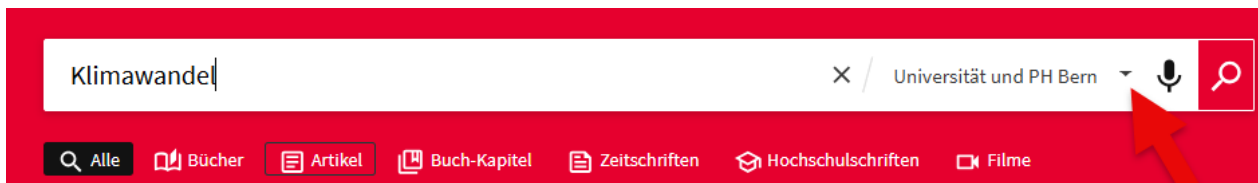

swisscovery University and PH Bern: research, request, download

What can I find via swisscovery University and PH Bern?

- research platform: ubbern.swisscovery.sisp.ch
- Collections of around 500 libraries throughout Switzerland
- physical media (largely with courier delivery service): Books, specialist journals, newspapers, images, films, sound formats, music scores, maps, teaching materials
- Online resources

How do I register?

- **New users:** <https://registration.sisp.ch/?iz=ube>
- Manual for registration: ub.unibe.ch/services/faq/index_eng.html
- Login in swisscovery: email and password of your SWITCH edu-ID

How do I search for media?

- Enter search term(s) in the search field and select a search profile.